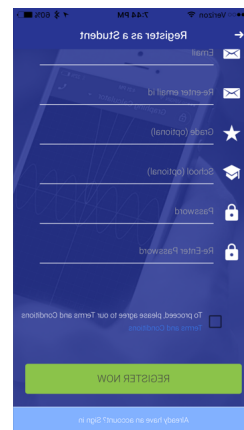

Getting Started with GraphLock - Parent

1. Download GraphLock

Click [HERE for iOS](#) to download from the App Store on your iPhone or iPad or [HERE for Android](#) to download from the Google Play Store. You can also create an account through our webapp at: www.graphlockapp.com

Fill in the required information and then go to your email that you used to create your GraphLock account

2. Register and validate your account

[Click HERE for a demo video on how to get started with GraphLock](#)